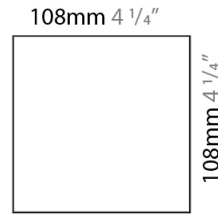

CUBO SURFACE

D43006- -

base number
Color   Finish
Temperature   Options

1. To build a product code in our configurator select the specify button on the base model # product page
2. To build a manual product code on this datasheet choose from the options listed below in blue font and add the suffix to the base model #

GENERAL

Series: Cubo
Brand: Icone
Division: Design
Mounting Type: Surface
Mounting Location: Wall
Subcategory: Ambient

PHYSICAL

Shape: Square
Length (mm): 110
Length (in): 4 ⁵/₁₆
Width (mm): 100
Width (in): 3 ¹⁵/₁₆
Height (mm): 110
Height (in): 4 ⁵/₁₆
Light Distribution: Direct / Indirect
Fixture Finish: WHI / TWH / TSL / CGL / BGL
Fixture Material: Extruded Aluminum

ELECTRICAL

Lamp Type: LED
Total Output Wattage (W): 20
Dimming: Electronic Low Voltage Dimming
Input Voltage (V): 120Vac Direct Line

LED

Color Temperature (°K): 3000
Nominal Lumen (lm): 1400
CRI: >90 CRI
Lamp Life (hrs): 50000

OPTICAL

RATINGS AND CERTIFICATIONS

Certified By: Certified for North American Standards
IP rating: IP20

PROJECT	_____
TYPE	_____
SPECIFIER	_____
QUANTITY	_____
DATE	_____

J-Box Cover Plate included