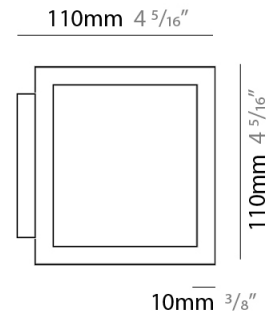

CUBO SURFACE

D43006- -

base number
Color   Finish
Temperature   Options

1. To build a product code in our configurator select the specify button on the base model # product page
2. To build a manual product code on this datasheet choose from the options listed below in blue font and add the suffix to the base model #

GENERAL

Series: Cubo
Brand: Icone
Division: Design
Mounting Type: Surface
Mounting Location: Wall
Subcategory: Ambient

PHYSICAL

Shape: Square
Length (mm): 110
Length (in): 4 ⁵/₁₆
Width (mm): 100
Width (in): 3 ¹⁵/₁₆
Height (mm): 110
Height (in): 4 ⁵/₁₆
Light Distribution: Direct / Indirect
Fixture Finish: WHI / TWH / TSL / CGL / BGL
Fixture Material: Extruded Aluminum

ELECTRICAL

Lamp Type: LED
Total Output Wattage (W): 20
Dimming: Electronic Low Voltage Dimming
Input Voltage (V): 120Vac Direct Line

LED

Color Temperature (°K): 3000
Nominal Lumen (lm): 1400
CRI: >90 CRI
Lamp Life (hrs): 50000

OPTICAL

RATINGS AND CERTIFICATIONS

Certified By: Certified for North American Standards
IP rating: IP20

PROJECT	_____
TYPE	_____
SPECIFIER	_____
QUANTITY	_____
DATE	_____