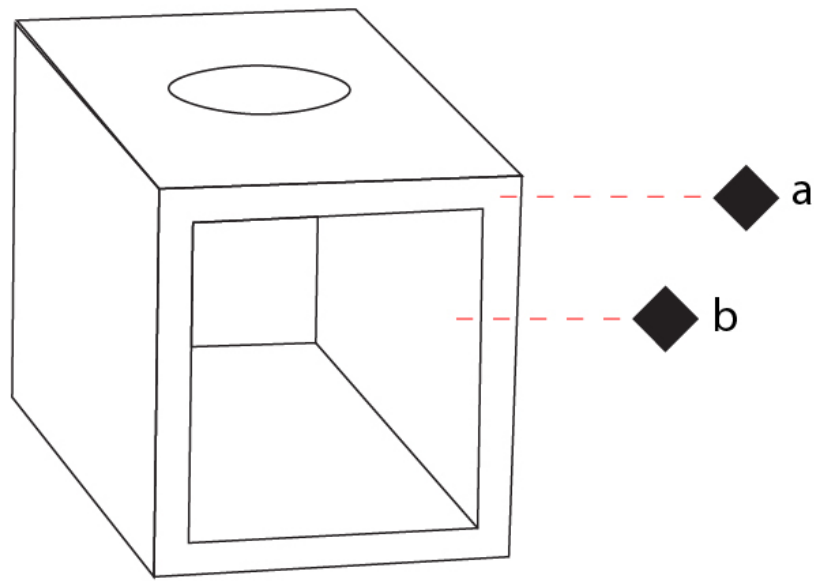

CUBO SURFACE

D43006-

PROJECT _____

TYPE _____

SPECIFIER _____

QUANTITY _____

DATE _____

D