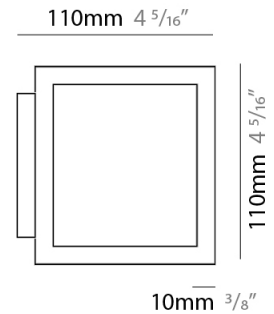

CUBO SURFACE

D43007- -

base number
Color   Finish
Temperature   Options

PROJECT _____
TYPE _____
SPECIFIER _____
QUANTITY _____
DATE _____

1. To build a product code in our configurator select the specify button on the base model # product page
2. To build a manual product code on this datasheet choose from the options listed below in blue font and add the suffix to the base model #

GENERAL

Series: Cubo
Brand: Icone
Division: Design
Mounting Type: Surface
Mounting Location: Wall
Subcategory: Ambient

PHYSICAL

Shape: Square
Length (mm): 110
Length (in): 4 ⁵/₁₆
Width (mm): 100
Width (in): 3 ¹⁵/₁₆
Height (mm): 110
Height (in): 4 ⁵/₁₆
Light Distribution: Direct / Indirect
Fixture Finish: WHI / TWH / TSL / CGL / BGL
Fixture Material: Extruded Aluminum

ELECTRICAL

Lamp Type: LED
Total Output Wattage (W): 15
Dimming: Electronic Low Voltage Dimming
Input Voltage (V): 120Vac Direct Line

LED

Color Temperature (°K): 3000
Nominal Lumen (lm): 1050
CRI: >90 CRI
Lamp Life (hrs): 50000

OPTICAL

RATINGS AND CERTIFICATIONS

Certified By: Certified for North American Standards
IP rating: IP20