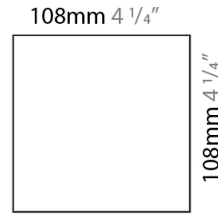

CUBO SURFACE

D43007- -

base number
Color   Finish
Temperature   Options

PROJECT _____
TYPE _____
SPECIFIER _____
QUANTITY _____
DATE _____

1. To build a product code in our configurator select the specify button on the base model # product page
2. To build a manual product code on this datasheet choose from the options listed below in blue font and add the suffix to the base model #

GENERAL

Series: Cubo
Brand: Icone
Division: Design
Mounting Type: Surface
Mounting Location: Wall
Subcategory: Ambient

PHYSICAL

Shape: Square
Length (mm): 110
Length (in): 4 ⁵/₁₆
Width (mm): 100
Width (in): 3 ¹⁵/₁₆
Height (mm): 110
Height (in): 4 ⁵/₁₆
Light Distribution: Direct / Indirect
Fixture Finish: WHI / TWH / TSL / CGL / BGL
Fixture Material: Extruded Aluminum

ELECTRICAL

Lamp Type: LED
Total Output Wattage (W): 15
Dimming: Electronic Low Voltage Dimming
Input Voltage (V): 120Vac Direct Line

LED

Color Temperature (°K): 3000
Nominal Lumen (lm): 1050
CRI: >90 CRI
Lamp Life (hrs): 50000

OPTICAL

RATINGS AND CERTIFICATIONS

Certified By: Certified for North American Standards
IP rating: IP20

J-Box Cover Plate included