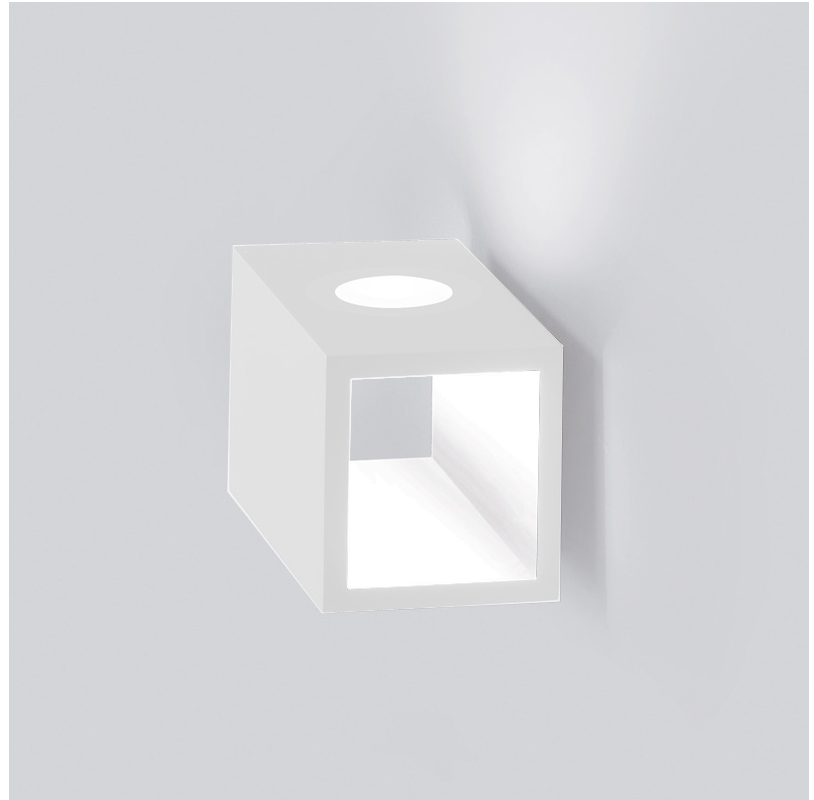

CUBO SURFACE

D43006- -

base number
Color   Finish
Temperature   Options

1. To build a product code in our configurator select the specify button on the base model # product page
2. To build a manual product code on this datasheet choose from the options listed below in blue font and add the suffix to the base model #

GENERAL

Series: Cubo
Brand: Icone
Division: Design
Mounting Type: Surface
Mounting Location: Wall
Subcategory: Ambient

PHYSICAL

Shape: Square
Length (mm): 110
Length (in): 4 ⁵/₁₆
Width (mm): 100
Width (in): 3 ¹⁵/₁₆
Height (mm): 110
Height (in): 4 ⁵/₁₆
Light Distribution: Direct / Indirect
Fixture Finish: WHI / TWH / TSL / CGL / BGL
Fixture Material: Extruded Aluminum

ELECTRICAL

Lamp Type: LED
Total Output Wattage (W): 20
Dimming: Electronic Low Voltage Dimming
Input Voltage (V): 120Vac Direct Line

LED

Color Temperature (°K): 3000
Nominal Lumen (lm): 1400
CRI: >90 CRI
Lamp Life (hrs): 50000

OPTICAL

RATINGS AND CERTIFICATIONS

Certified By: Certified for North American Standards
IP rating: IP20

PROJECT	_____
TYPE	_____
SPECIFIER	_____
QUANTITY	_____
DATE	_____