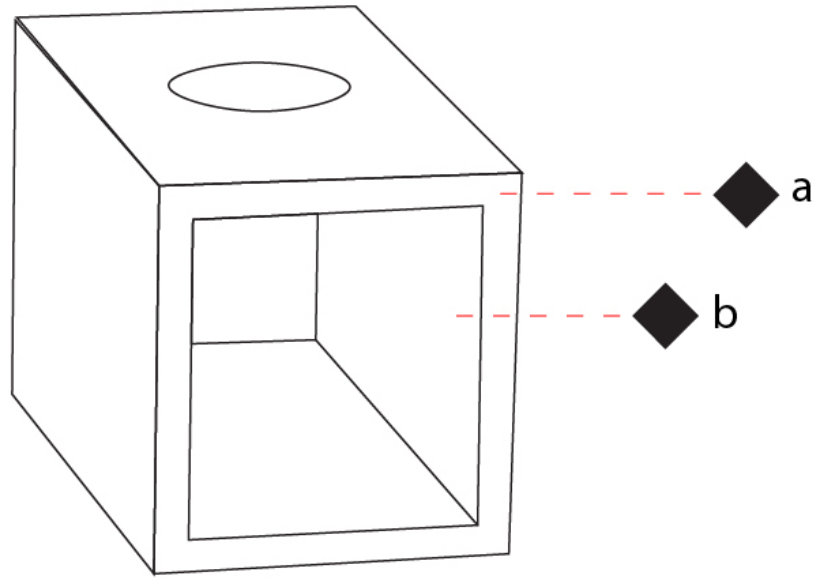

CUBO SURFACE

D43007-

PROJECT	_____
TYPE	_____
SPECIFIER	_____
QUANTITY	_____
DATE	_____